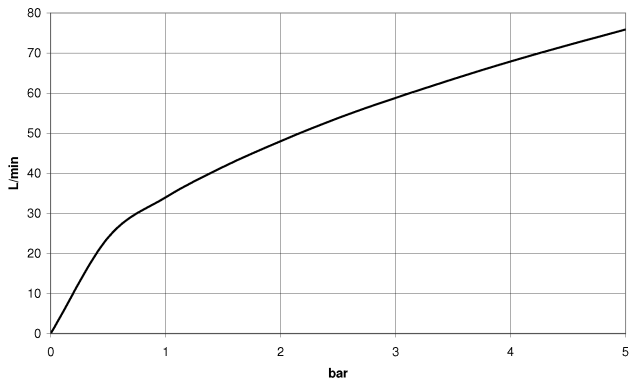

Wall elbow - Light Gold

TARA

28 450 625

- 3/8" shower outlet
- rosette Ø 55 mm
- 1/2" connection

Intrinsic protection against back flow.

Fits: TARA, META

	Light Gold	28 450 625-26
	Chrome	28 450 625-00
	Brushed Platinum	28 450 625-06
	Platinum	28 450 625-08
	Dark Chrome	28 450 625-19
	Brushed Light Gold	28 450 625-27
	Brushed Durabrass (23kt Gold)	28 450 625-28
	Matte Black	28 450 625-33
	Brushed Bronze	28 450 625-42
	Brushed Champagne (22kt Gold)	28 450 625-46
	Champagne (22kt Gold)	28 450 625-47
	Brushed Chrome	28 450 625-93
	Brushed Dark Platinum	28 450 625-99

Recommended miscellaneous

- Concealed wall elbow -**
- min. recess depth 90 mm
 - max. recess depth 163 mm

35 085 970 90

28 450 625

mm [inches]

Flow rate chart

28 450 625

Spare parts list

No.	Item Number	Name	Quantity used	Delivery time
1	90 14 10 026 00 90	seal	1	2
2	09 27 22 503-26	rosette	1	60
3	09 16 01 014 90	ring	1	2
4	90 23 01 141 00 90	back-flow preventer	2	2
5	09 11 03 036-26	connection	1	60
6	90 21 02 069 00-26	cover	1	30