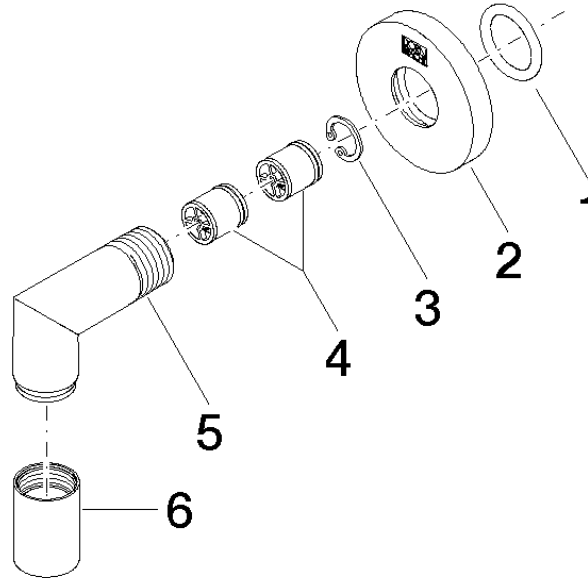

Wall elbow - Light Gold

TARA

28 450 625

- 3/8" shower outlet
- rosette Ø 55 mm
- 1/2" connection

Intrinsic protection against back flow.

Fits: TARA, META

	Light Gold	28 450 625-26
	Chrome	28 450 625-00
	Brushed Platinum	28 450 625-06
	Platinum	28 450 625-08
	Dark Chrome	28 450 625-19
	Brushed Light Gold	28 450 625-27
	Brushed Durabrass (23kt Gold)	28 450 625-28
	Matte Black	28 450 625-33
	Brushed Bronze	28 450 625-42
	Brushed Champagne (22kt Gold)	28 450 625-46
	Champagne (22kt Gold)	28 450 625-47
	Brushed Chrome	28 450 625-93
	Brushed Dark Platinum	28 450 625-99

Recommended miscellaneous

- Concealed wall elbow -**
- min. recess depth 90 mm
 - max. recess depth 163 mm

35 085 970 90

28 450 625

mm [inches]

Flow rate chart

28 450 625

Spare parts list

No.	Item Number	Name	Quantity used	Delivery time
1	90 14 10 026 00 90	seal	1	2
2	09 27 22 503-26	rosette	1	60
3	09 16 01 014 90	ring	1	2
4	90 23 01 141 00 90	back-flow preventer	2	2
5	09 11 03 036-26	connection	1	60
6	90 21 02 069 00-26	cover	1	30