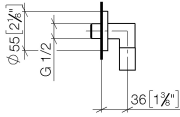

Wall elbow - Light Gold

TARA

28 450 625

- 3/8" shower outlet
- rosette Ø 55 mm
- 1/2" connection

Intrinsic protection against back flow.

Fits: TARA, META

	Light Gold	28 450 625-26
	Chrome	28 450 625-00
	Brushed Platinum	28 450 625-06
	Platinum	28 450 625-08
	Dark Chrome	28 450 625-19
	Brushed Light Gold	28 450 625-27
	Brushed Durabrass (23kt Gold)	28 450 625-28
	Matte Black	28 450 625-33
	Brushed Bronze	28 450 625-42
	Brushed Champagne (22kt Gold)	28 450 625-46
	Champagne (22kt Gold)	28 450 625-47
	Brushed Chrome	28 450 625-93
	Brushed Dark Platinum	28 450 625-99

Recommended miscellaneous

- Concealed wall elbow -**
- min. recess depth 90 mm
 - max. recess depth 163 mm

35 085 970 90

28 450 625

mm [inches]

Flow rate chart

28 450 625

Spare parts list

No.	Item Number	Name	Quantity used	Delivery time
1	90 14 10 026 00 90	seal	1	2
2	09 27 22 503-26	rosette	1	60
3	09 16 01 014 90	ring	1	2
4	90 23 01 141 00 90	back-flow preventer	2	2
5	09 11 03 036-26	connection	1	60
6	90 21 02 069 00-26	cover	1	30